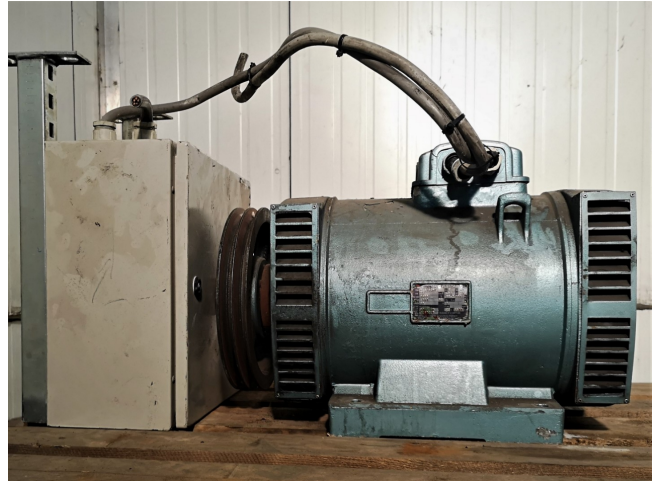

Leroy Somer PLS180MT

Specifications

Marque	Leroy Somer
Type	PLS180MT
kW	22
RPM	1455
Size & Weight	570x320x410 / 130 kg
50 Hz / 60 Hz	50 Hz
Remarks	includes an optional compatible controlbox
Stock	1

Description

Used Leroy Somer PLS180MT

Used Leroy-Somer electric motor. Type: PLS180MT with 22 kW and 1455 RPM at 50 Hz. Sizes: 570x320x390mm (LxWxH). Weight: 130 kg.